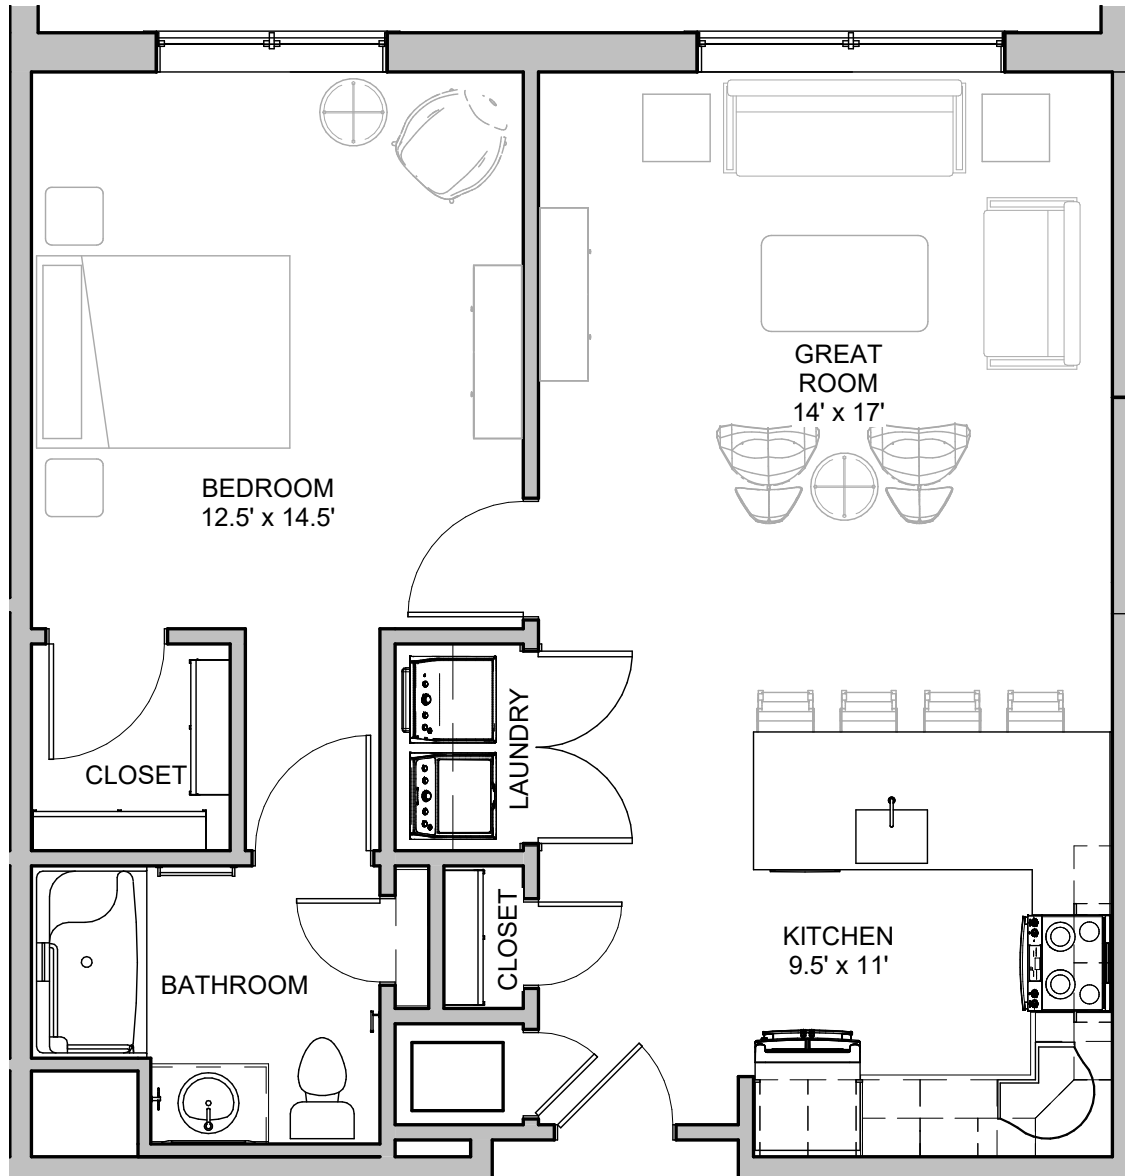

THE
PRIME PLACE

AT WILDWOOD TOWN CENTER

THE OMEGA
An Apartment Home

Floor plan is subject to change.

16700 Main Street | Wildwood, MO 63040
ph 636.821.1400 | ThePrimePlaceWildwood.com

807 sq. ft. (approx.)
Floor plans not to scale