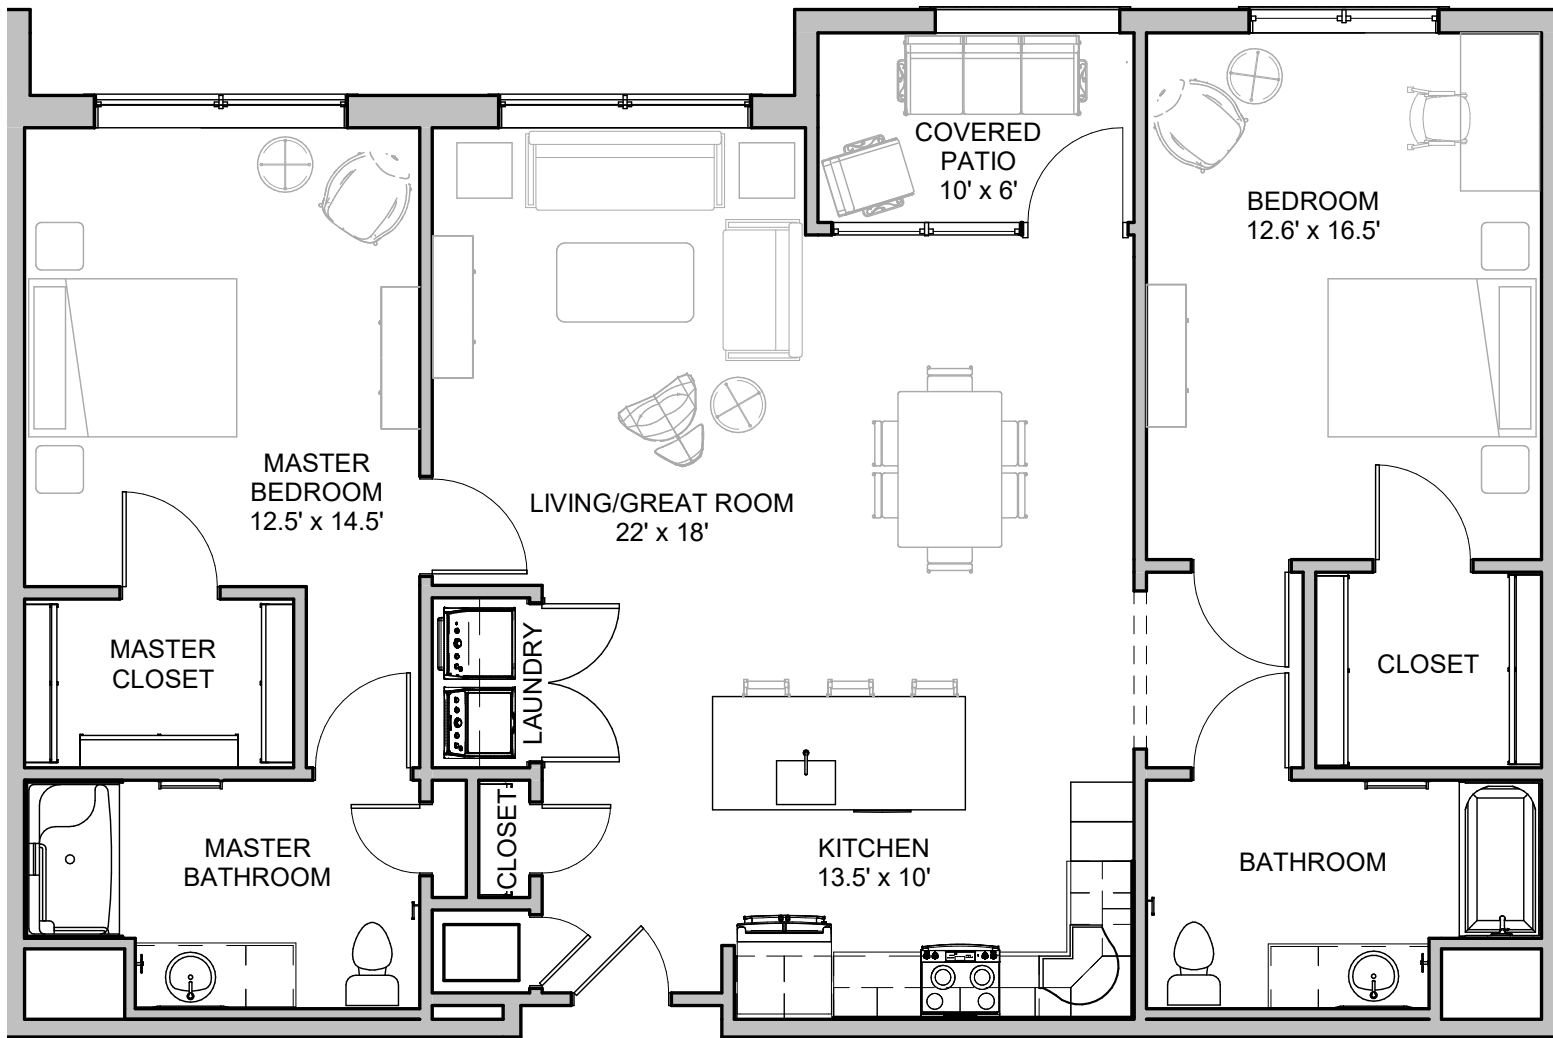

THE
PRIME PLACE

AT WILDWOOD TOWN CENTER

THE CALEB
An Apartment Home

Floor plan is subject to change.

16700 Main Street | Wildwood, MO 63040
ph 636.821.1400 | ThePrimePlaceWildwood.com

1386 sq. ft. (approx.)
Floor plans not to scale