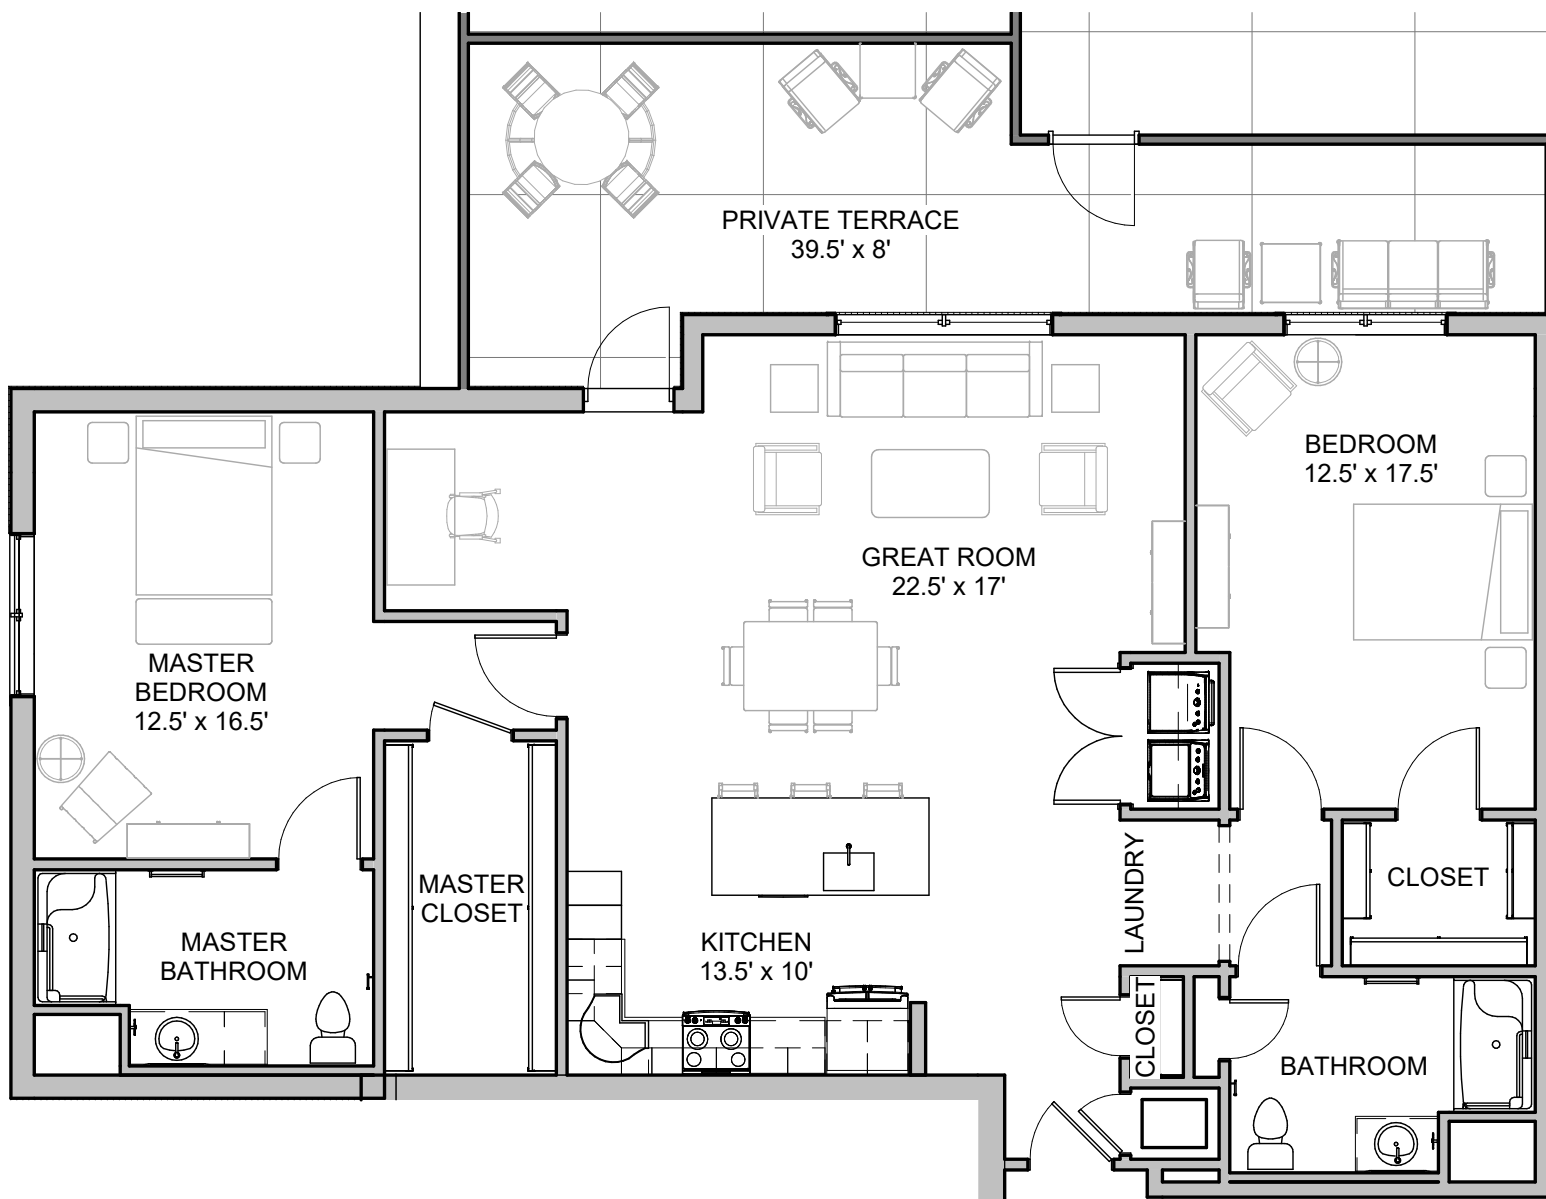

THE
PRIME PLACE

AT WILDWOOD TOWN CENTER

THE FIELDING TERRACE
An Apartment Home

Floor plan is subject to change.

16700 Main Street | Wildwood, MO 63040
ph 636.821.1400 | ThePrimePlaceWildwood.com

1535 sq. ft. (approx.)
Floor plans not to scale