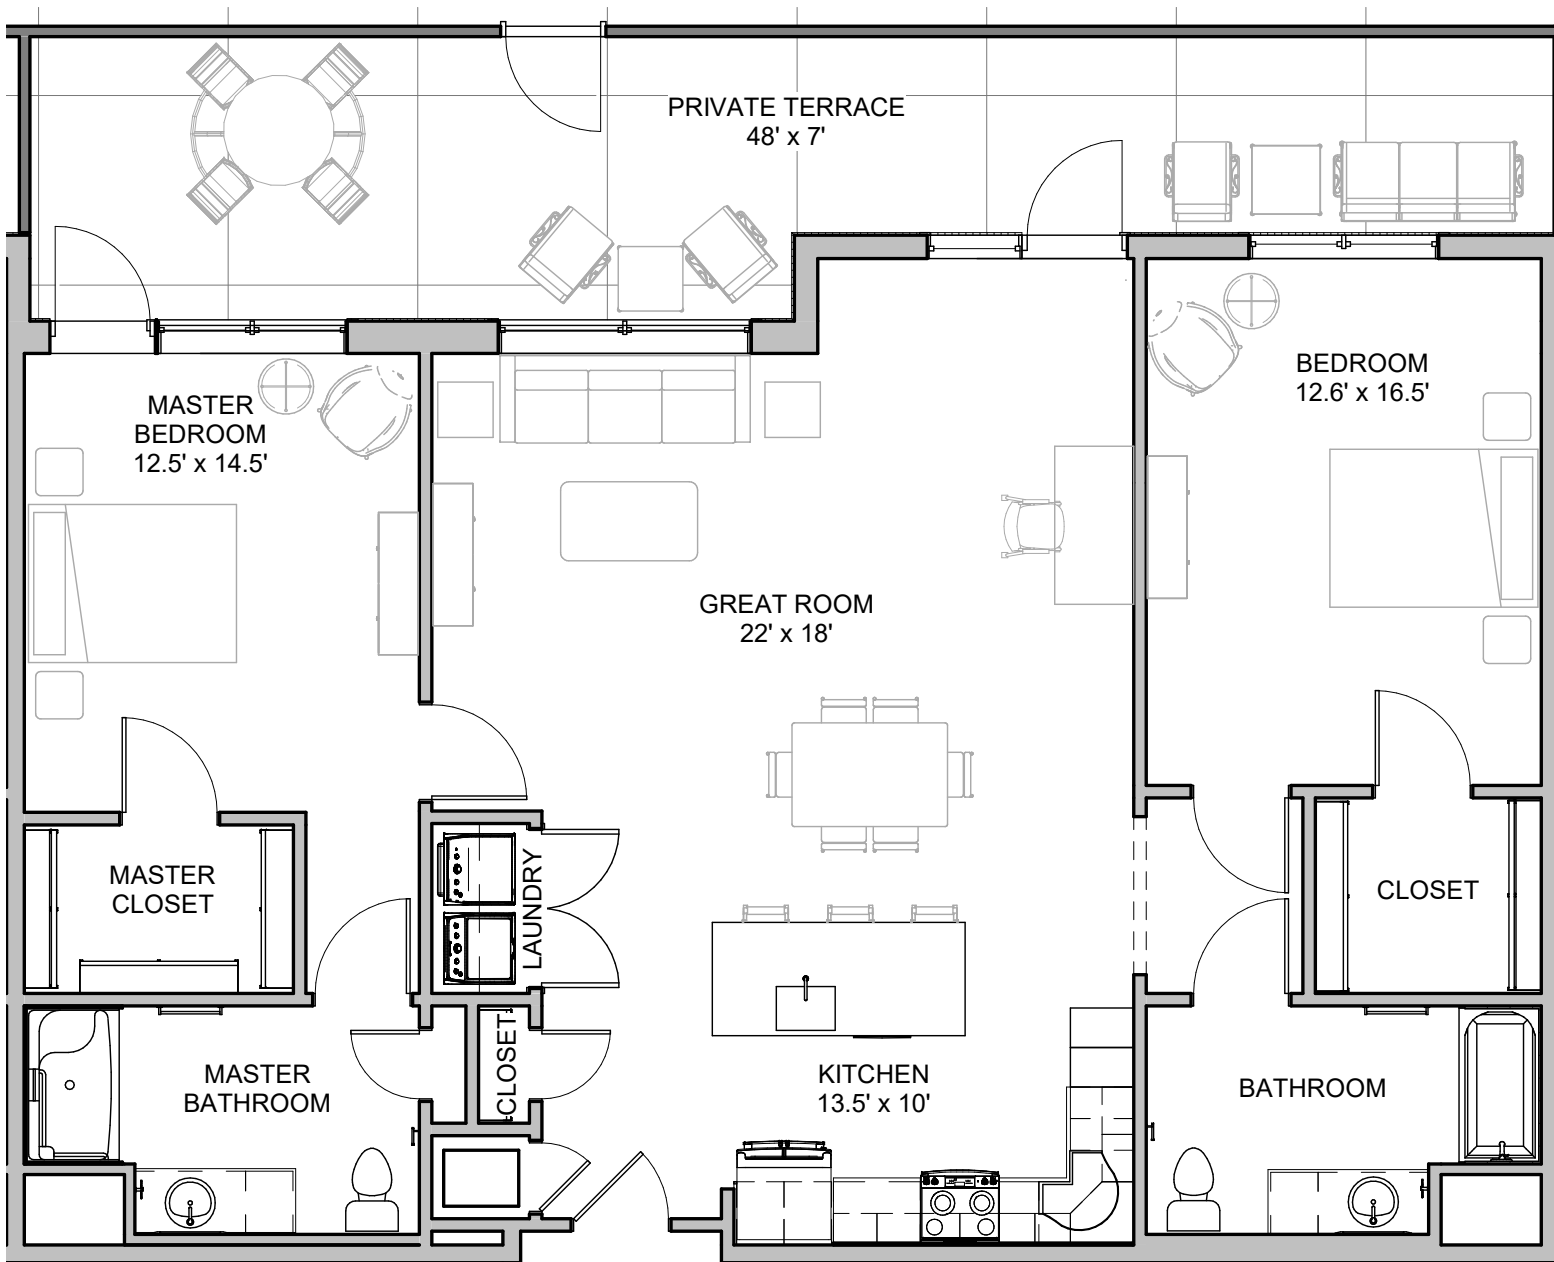

THE  
**PRIME PLACE**

AT WILDWOOD TOWN CENTER

**THE CALEB TERRACE**  
An Apartment Home

Floor plan is subject to change.

16700 Main Street | Wildwood, MO 63040  
ph 636.821.1400 | [ThePrimePlaceWildwood.com](http://ThePrimePlaceWildwood.com)

**1443 sq. ft.** (approx.)  
Floor plans not to scale