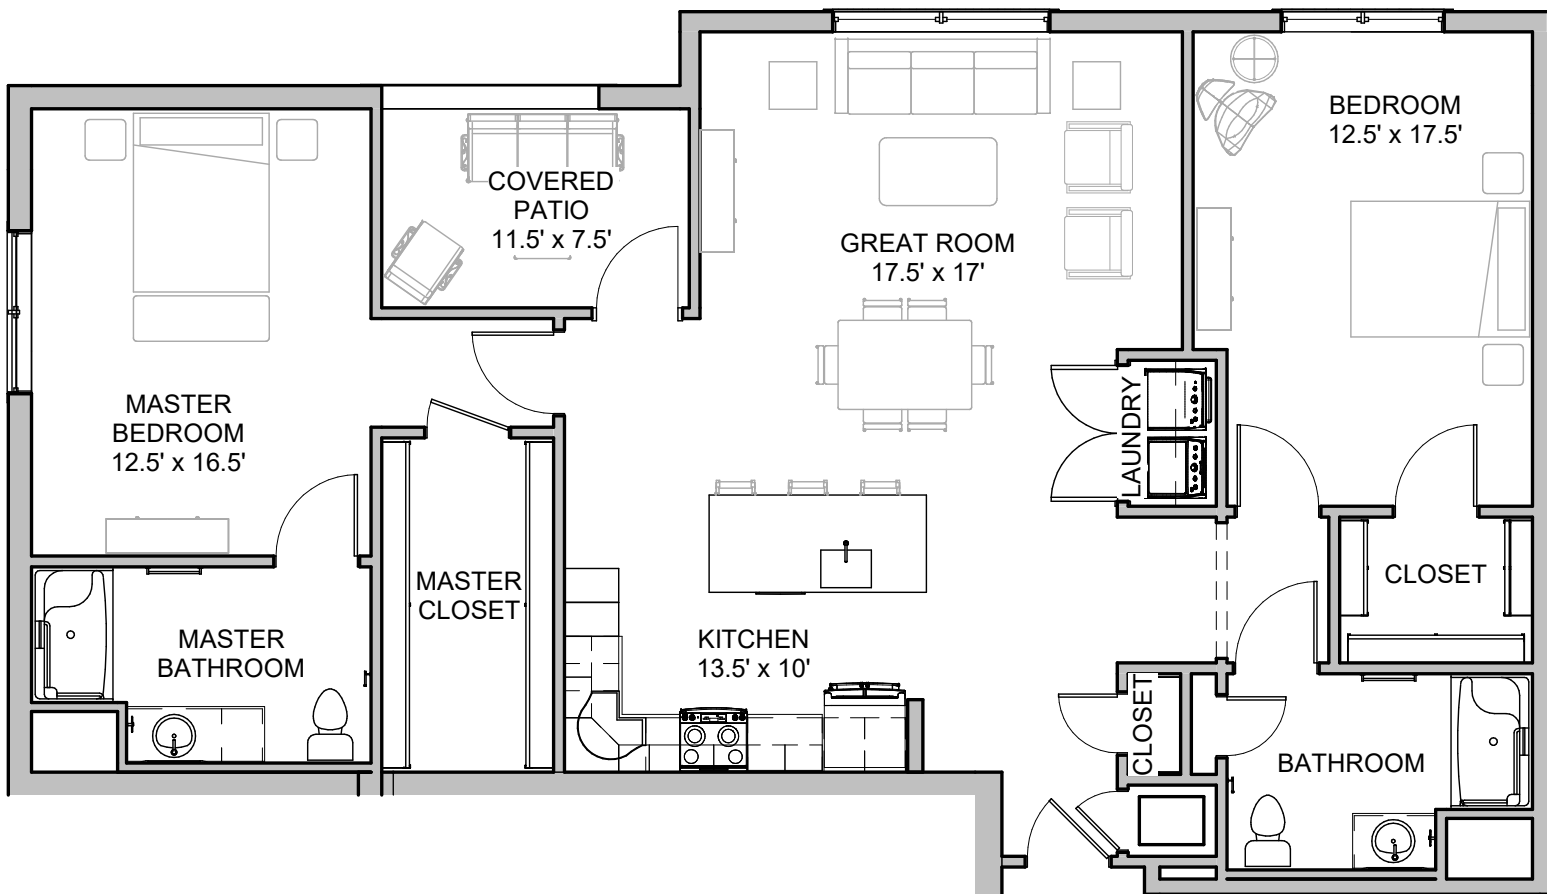

THE
PRIME PLACE

AT WILDWOOD TOWN CENTER

THE FIELDING
An Apartment Home

Floor plan is subject to change.

16700 Main Street | Wildwood, MO 63040
ph 636.821.1400 | ThePrimePlaceWildwood.com

1452 sq. ft. (approx.)
Floor plans not to scale