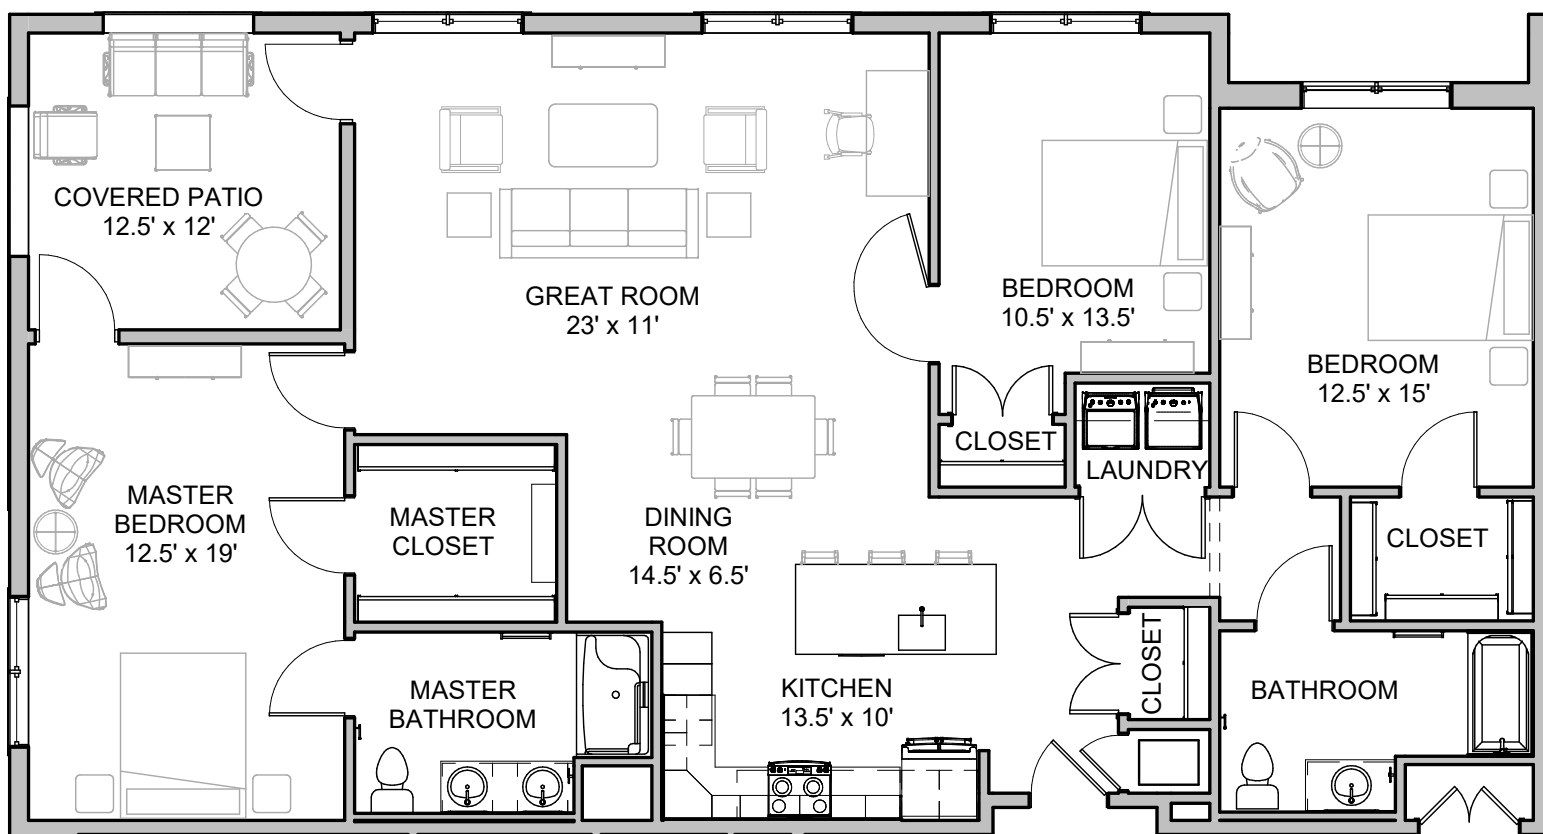

THE  
**PRIME PLACE**

AT WILDWOOD TOWN CENTER

**THE TITUS**  
An Apartment Home

Floor plan is subject to change.

16700 Main Street | Wildwood, MO 63040  
ph 636.821.1400 | [ThePrimePlaceWildwood.com](http://ThePrimePlaceWildwood.com)

**1700 sq. ft.** (approx.)  
Floor plans not to scale

4/23/19