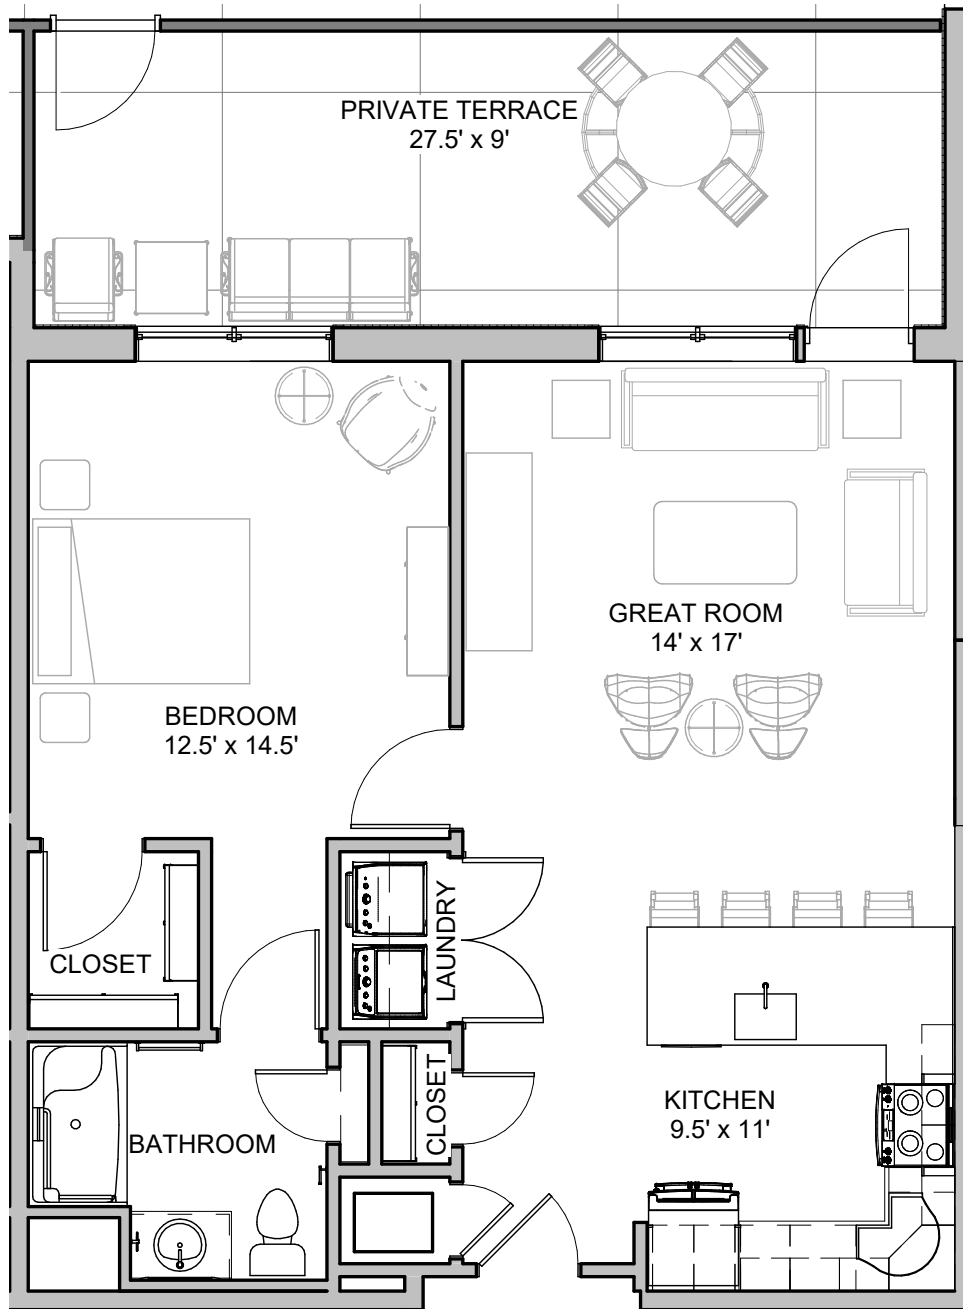

THE  
PRIME PLACE

AT WILDWOOD TOWN CENTER

**THE OMEGA TERRACE**  
An Apartment Home

Floor plan is subject to change.

16700 Main Street | Wildwood, MO 63040  
ph 636.821.1400 | [ThePrimePlaceWildwood.com](http://ThePrimePlaceWildwood.com)

807 sq. ft. (approx.)  
Floor plans not to scale