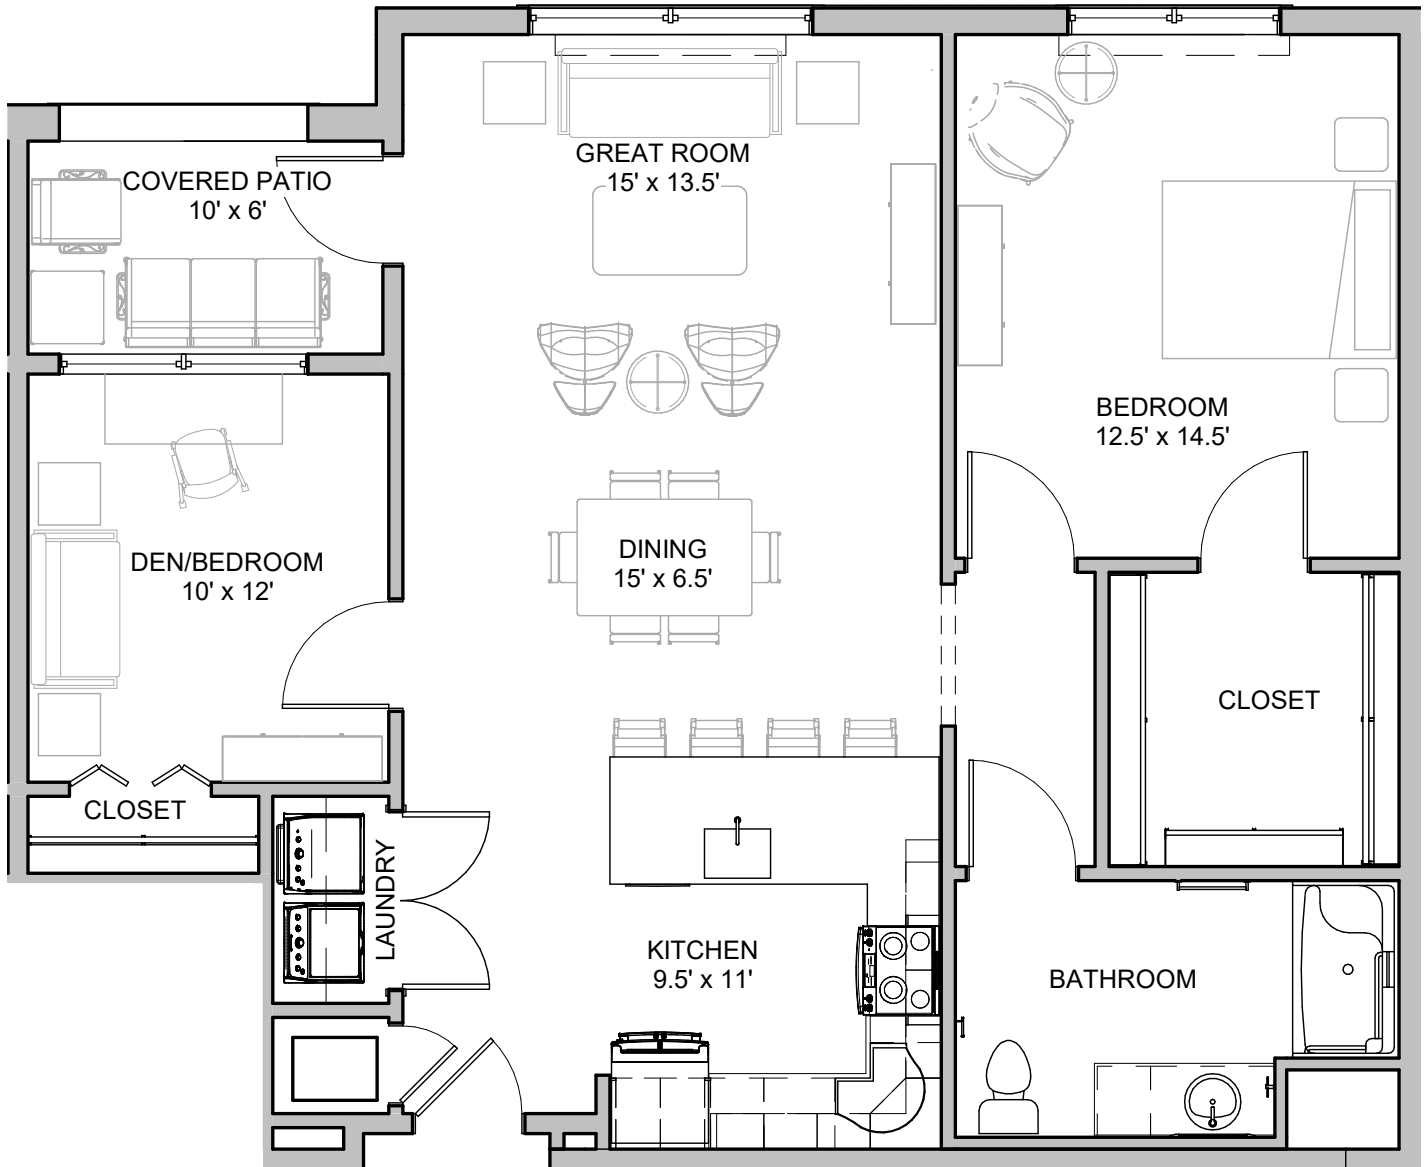

THE  
PRIME PLACE

AT WILDWOOD TOWN CENTER

**THE ALPHA**  
An Apartment Home

Floor plan is subject to change.

16700 Main Street | Wildwood, MO 63040  
ph 636.821.1400 | ThePrimePlaceWildwood.com

1077 sq. ft. (approx.)  
Floor plans not to scale