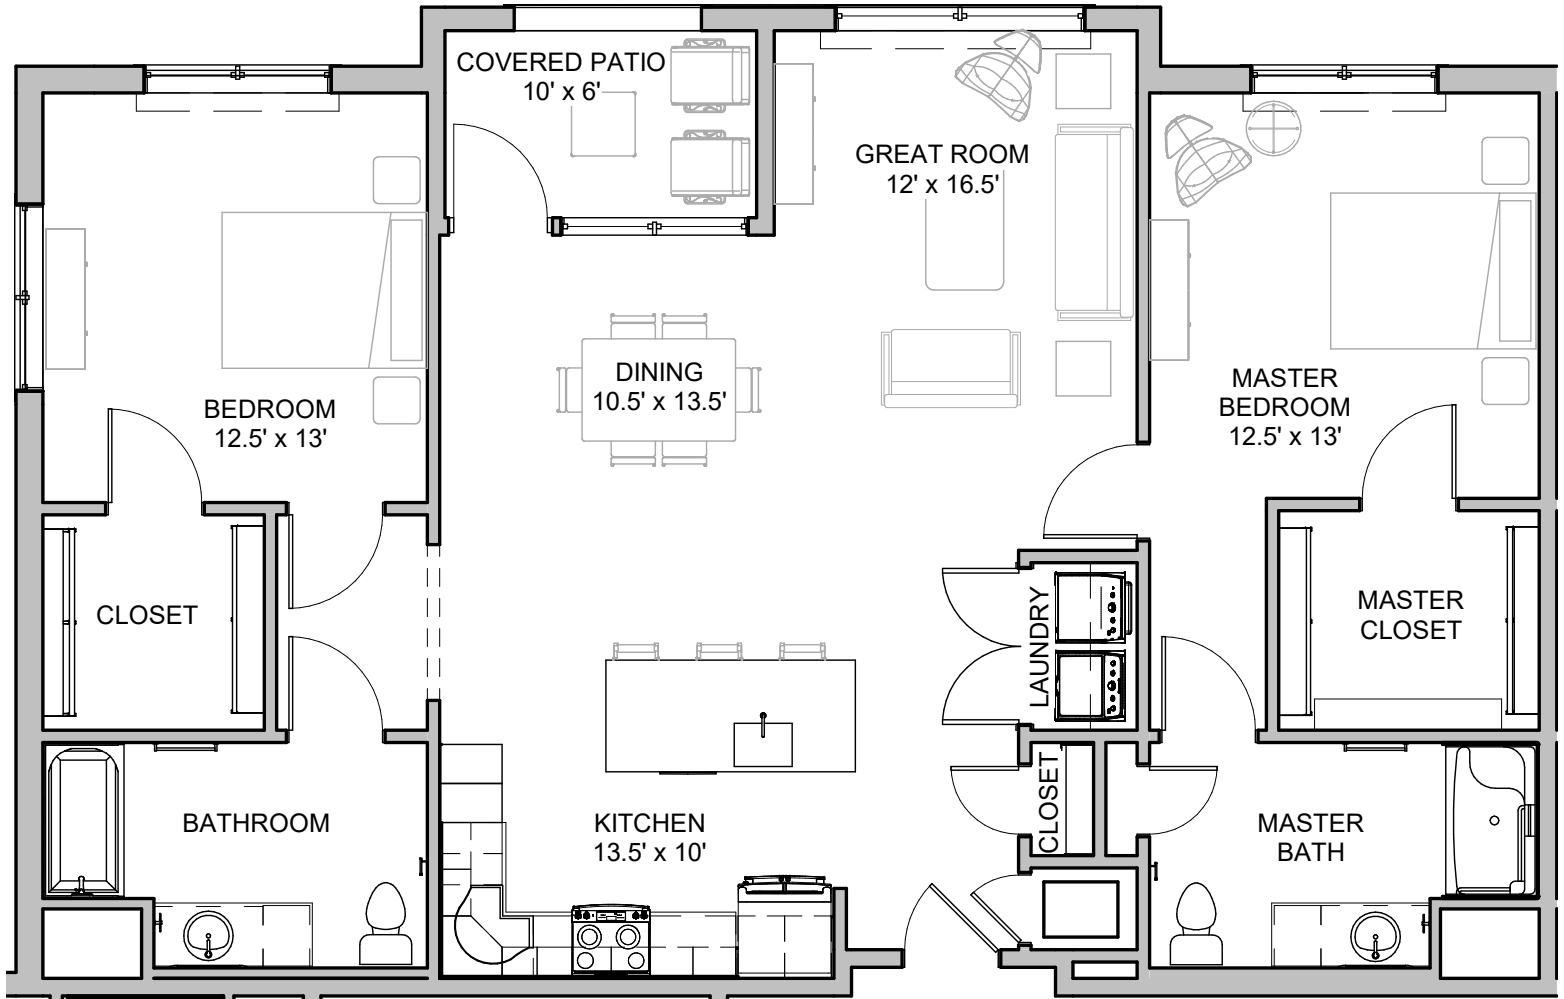

THE
PRIME PLACE

AT WILDWOOD TOWN CENTER

THE GENESIS
An Apartment Home

Floor plan is subject to change.

16700 Main Street | Wildwood, MO 63040
ph 636.821.1400 | ThePrimePlaceWildwood.com

1364 sq. ft. (approx.)
Floor plans not to scale