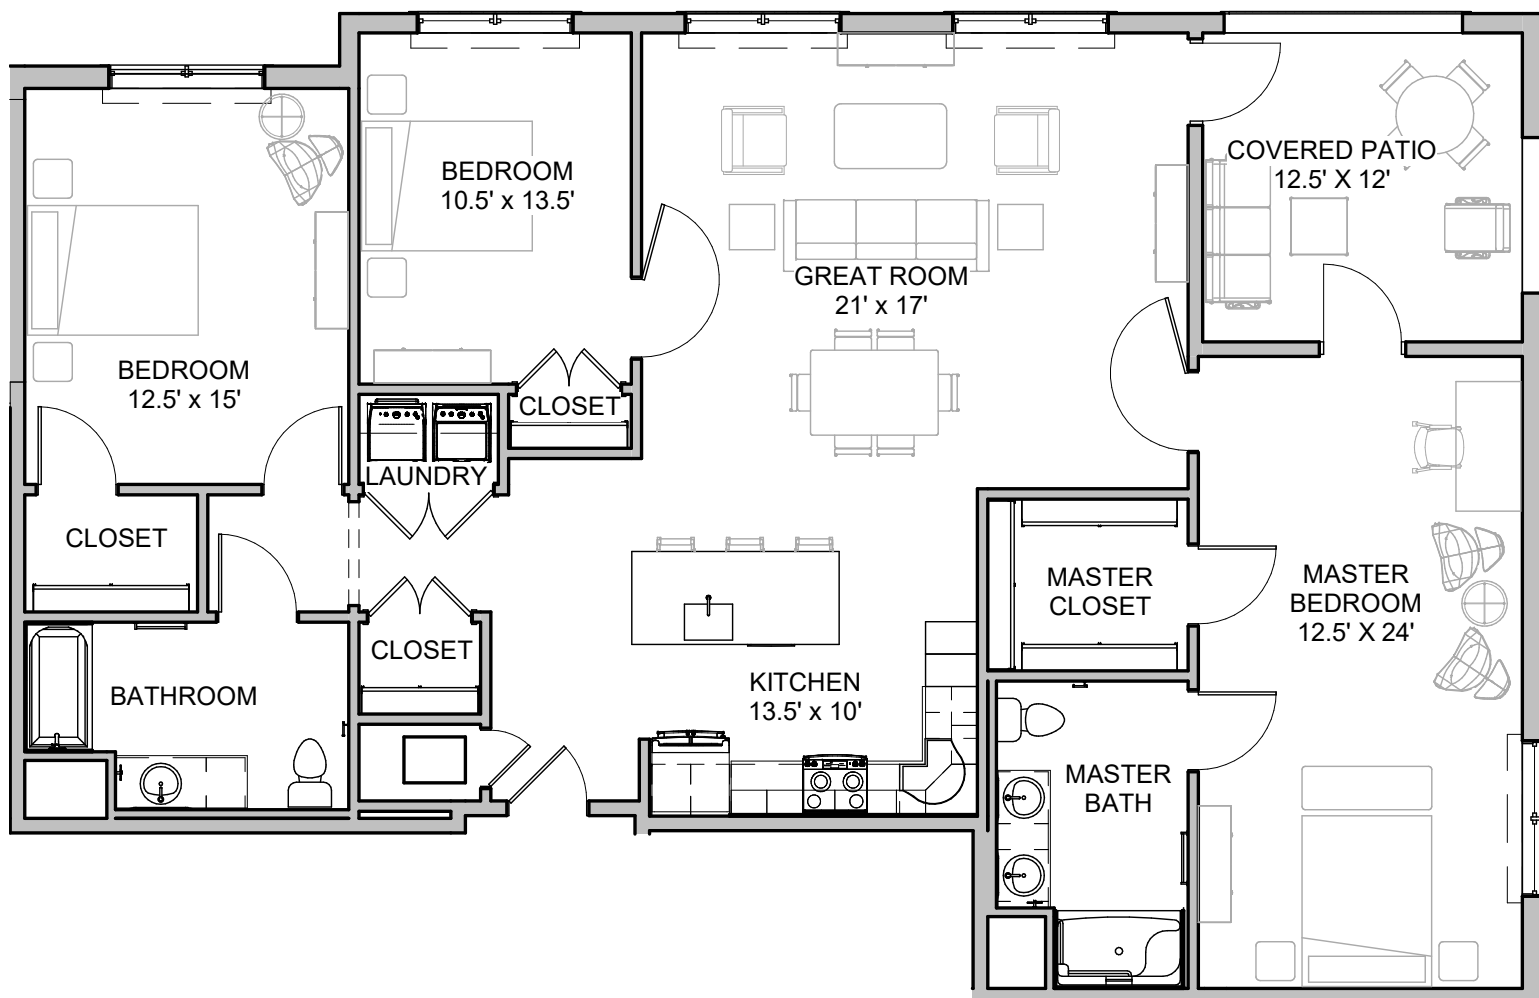

THE
PRIME PLACE

AT WILDWOOD TOWN CENTER

THE WILDWOOD
An Apartment Home

Floor plan is subject to change.

16700 Main Street | Wildwood, MO 63040
ph 636.821.1400 | ThePrimePlaceWildwood.com

1727 sq. ft. (approx.)
Floor plans not to scale