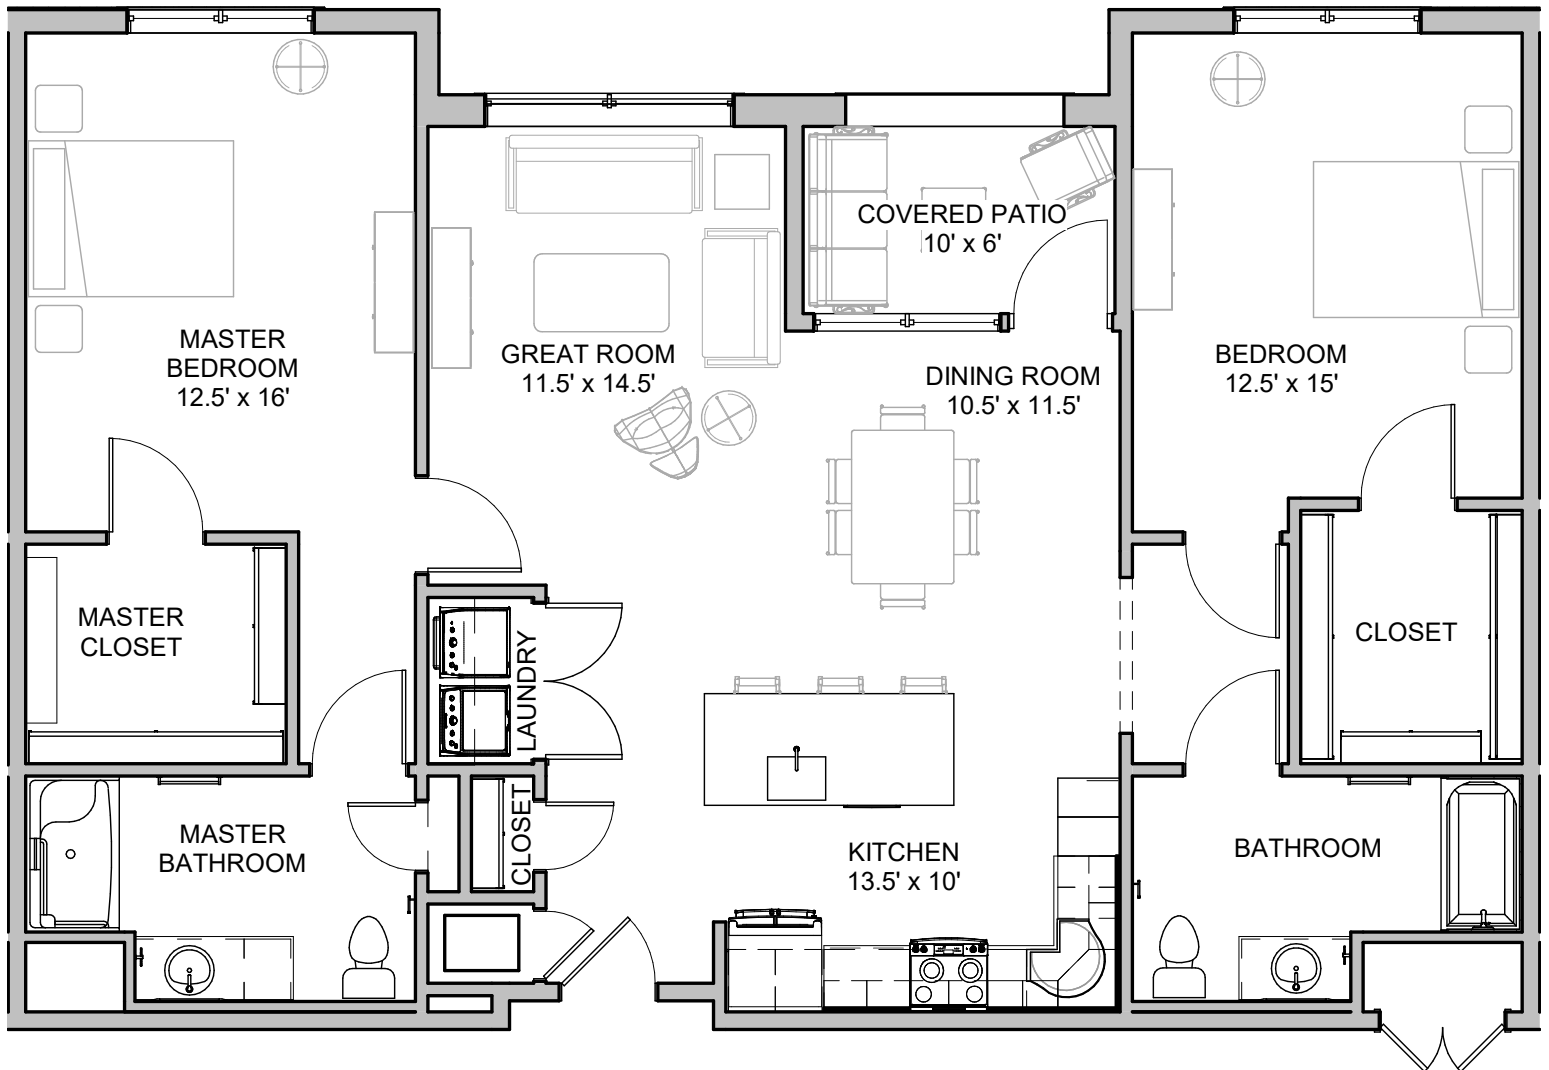

THE
PRIME PLACE

AT WILDWOOD TOWN CENTER

THE CODY
An Apartment Home

Floor plan is subject to change.

16700 Main Street | Wildwood, MO 63040
ph 636.821.1400 | ThePrimePlaceWildwood.com

1388 sq. ft. (approx.)
Floor plans not to scale